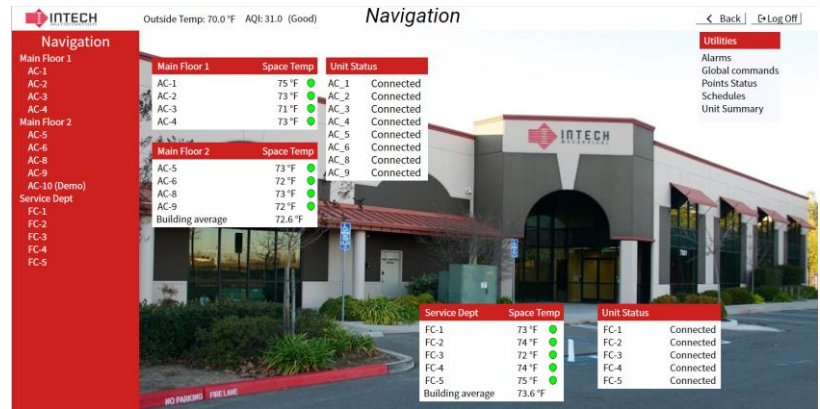

TRIDIUM
niagara⁴

Intech Automation is a Siemens Solution Partner. Siemens vast product offerings make the Desigo Building Automation Platform optimal for providing the right hardware and software for every level in large, medium, and small buildings. Siemens solutions can address connected devices, room automation, HVAC automation, building automation system software, and cloud solutions.

TRIDIUM
niagara⁴

Intech Automation has many controls options to fit your needs. Many times, the cost of controlling a building can seem to be an expensive proposition but at Intech Automation we can find solutions that can scale down and be cost effective for your particular situation. Pelican Wireless is a small building solution that gives you some of the same control and visibility to your HVAC with out the high costs of full-scale Building Management Systems.

At Intech Automation we offer a Niagara Cloud Server that interfaces with Pelican Controls to allow for site wide custom graphic packages so the visibility into your system is an interactive experience and can give you all the information you need at a glance. We also offer Building and Equipment Analytics packages so that you can determine the health of your building by using predictive maintenance measures. Our new AQI integration can control your economizers on days with unhealthy conditions or local air quality emergencies.