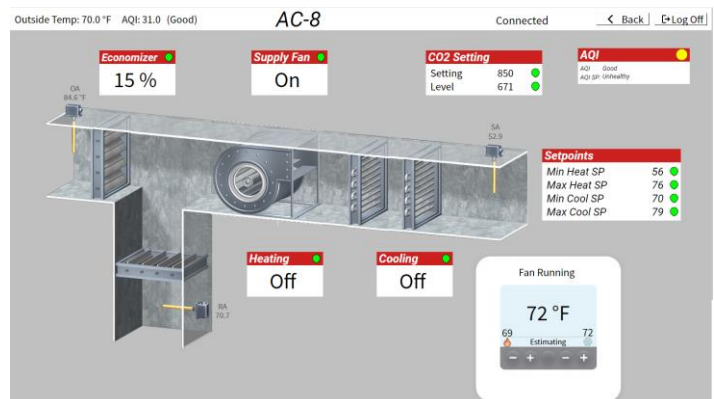

Pelican Equipment Graphics